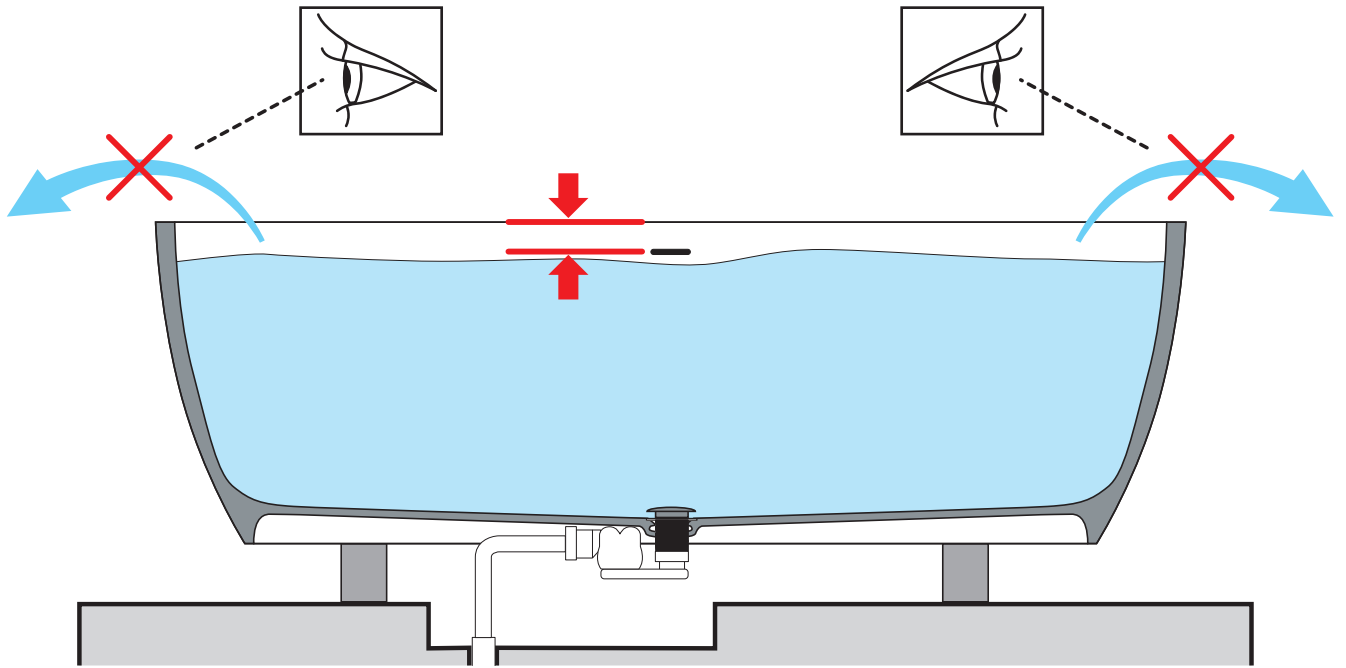

DEEP

1

2

3

4

5

6

7

OK

8

A vertical rectangular box containing three icons. The top icon is a black shoe with a large 'X' over it, indicating that shoes should not be worn. The middle icon is a shower head with a large 'X' over it, indicating that the shower should not be used. The bottom icon is a clock face with the text "24 h." above it and a curved arrow, indicating a 24-hour curing time.