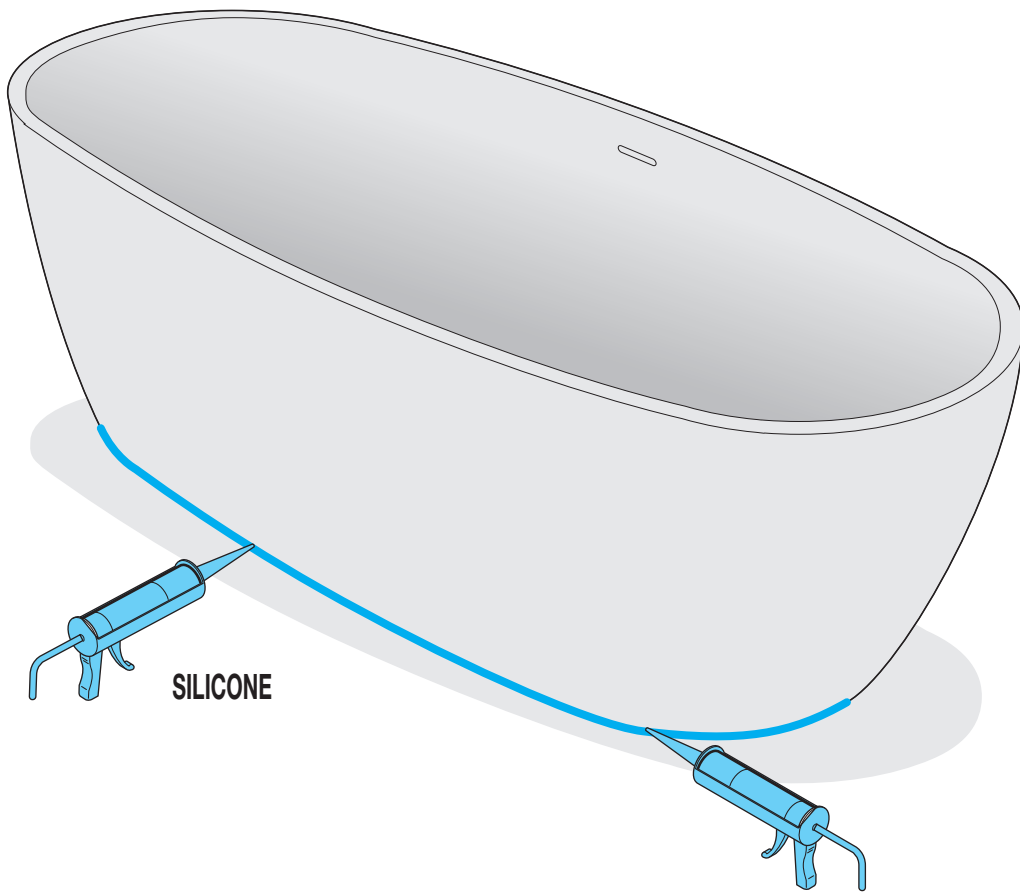

DEEP

1

2

3

4

5

6

7

OK

8

A vertical rectangular box containing three icons. The top icon is a black shoe with a large 'X' over it, indicating that shoes should not be worn. The middle icon is a shower head with a large 'X' over it, indicating that the shower should not be used. The bottom icon is a clock face with the text "24 h." above it and a curved arrow, indicating a 24-hour curing time.