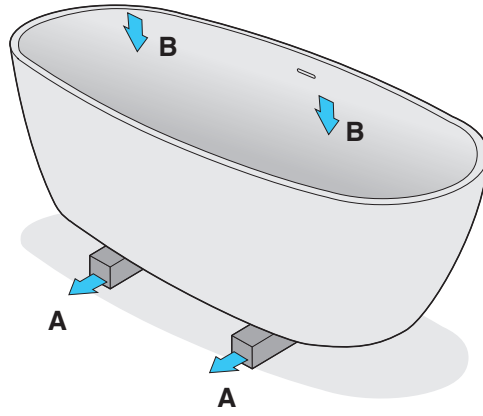

DEEP

1

2

3

4

5

6

7

OK

8

A vertical rectangular box containing three icons. The top icon is a black shoe with a large 'X' over it, indicating that shoes should not be worn. The middle icon is a shower head with a large 'X' over it, indicating that the shower should not be used. The bottom icon is a clock face with the text "24 h." above it and a curved arrow, indicating a 24-hour curing time.