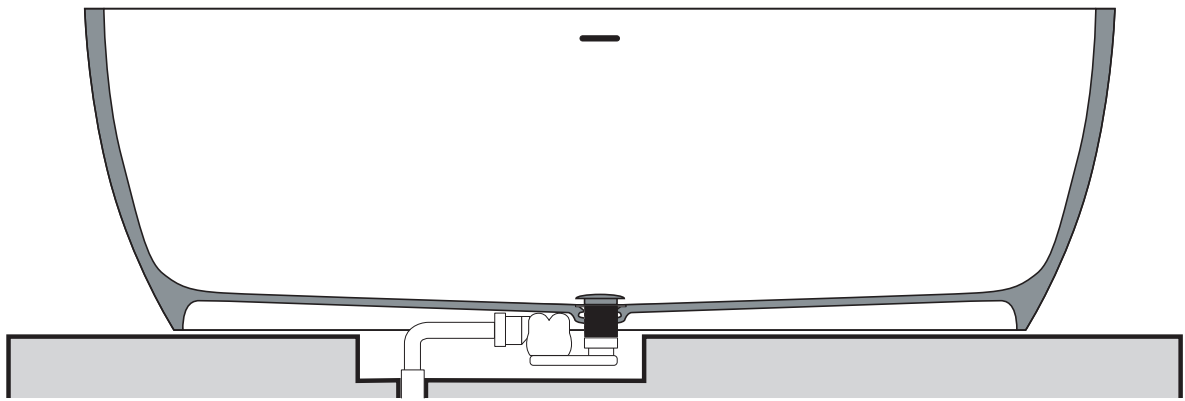

DEEP

1

2

3

4

5

6

7

OK

8

A vertical rectangular box containing three icons. The top icon is a black shoe with a large 'X' over it, indicating that shoes should not be worn. The middle icon is a shower head with a large 'X' over it, indicating that the shower should not be used. The bottom icon is a clock face with the text "24 h." above it and a curved arrow, indicating a 24-hour curing time.