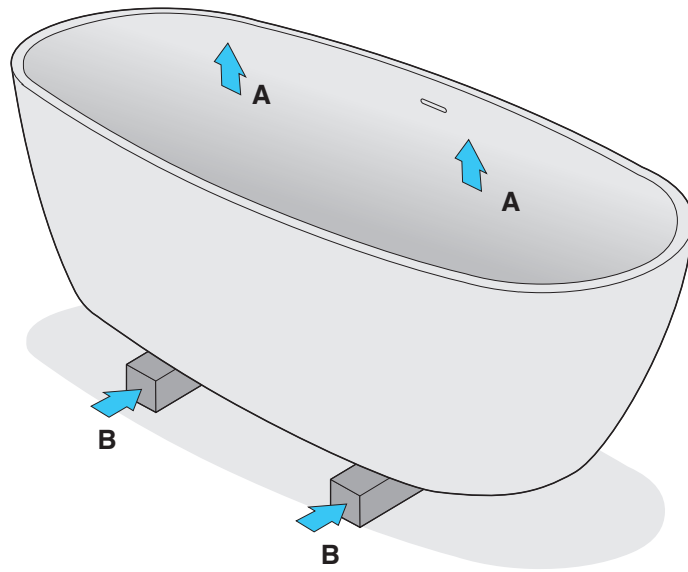

DEEP

1

2

3

4

5

6

7

OK

8

A vertical rectangular box containing three icons. The top icon is a black shoe with a large 'X' over it, indicating that shoes should not be worn. The middle icon is a shower head with a large 'X' over it, indicating that the shower should not be used. The bottom icon is a clock face with the text "24 h." above it and a curved arrow, indicating a 24-hour curing time.