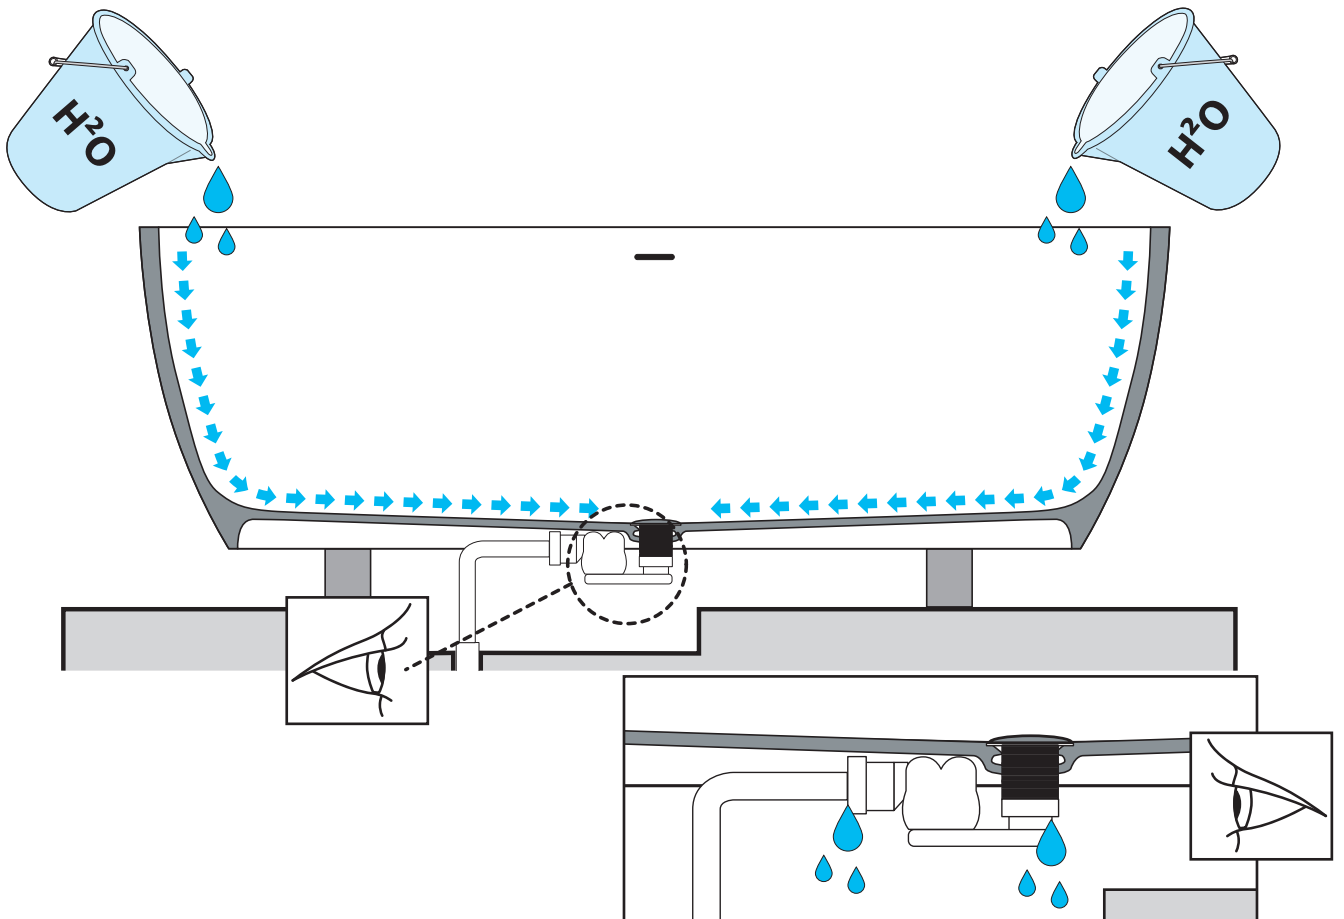

DEEP

1

2

3

4

5

6

7

OK

8

A vertical rectangular box containing three icons. The top icon is a black shoe with a large 'X' over it, indicating that shoes should not be worn. The middle icon is a shower head with a large 'X' over it, indicating that the shower should not be used. The bottom icon is a clock face with the text "24 h." above it and a curved arrow, indicating a 24-hour curing time.