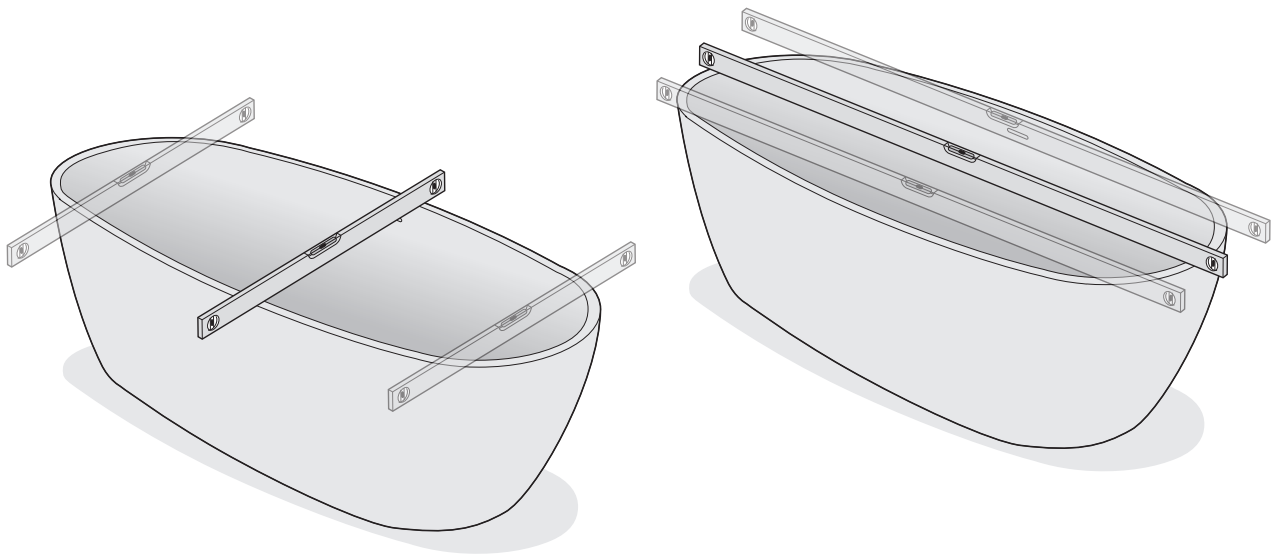

DEEP

1

2

3

4

5

6

7

OK

8

A vertical rectangular box containing three icons. The top icon is a black shoe with a large 'X' over it, indicating that shoes should not be worn. The middle icon is a shower head with a large 'X' over it, indicating that the shower should not be used. The bottom icon is a clock face with the text "24 h." above it and a curved arrow, indicating a 24-hour curing time.